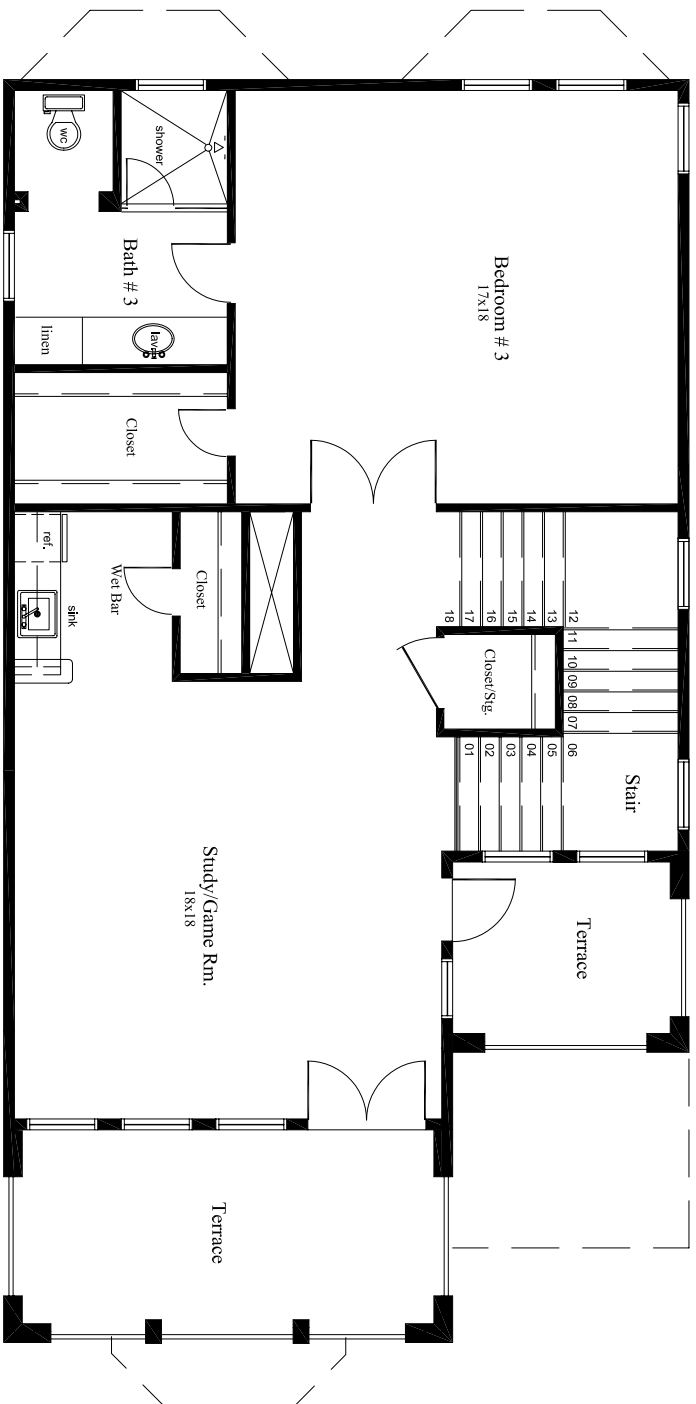

Villa Roma

Third Floor