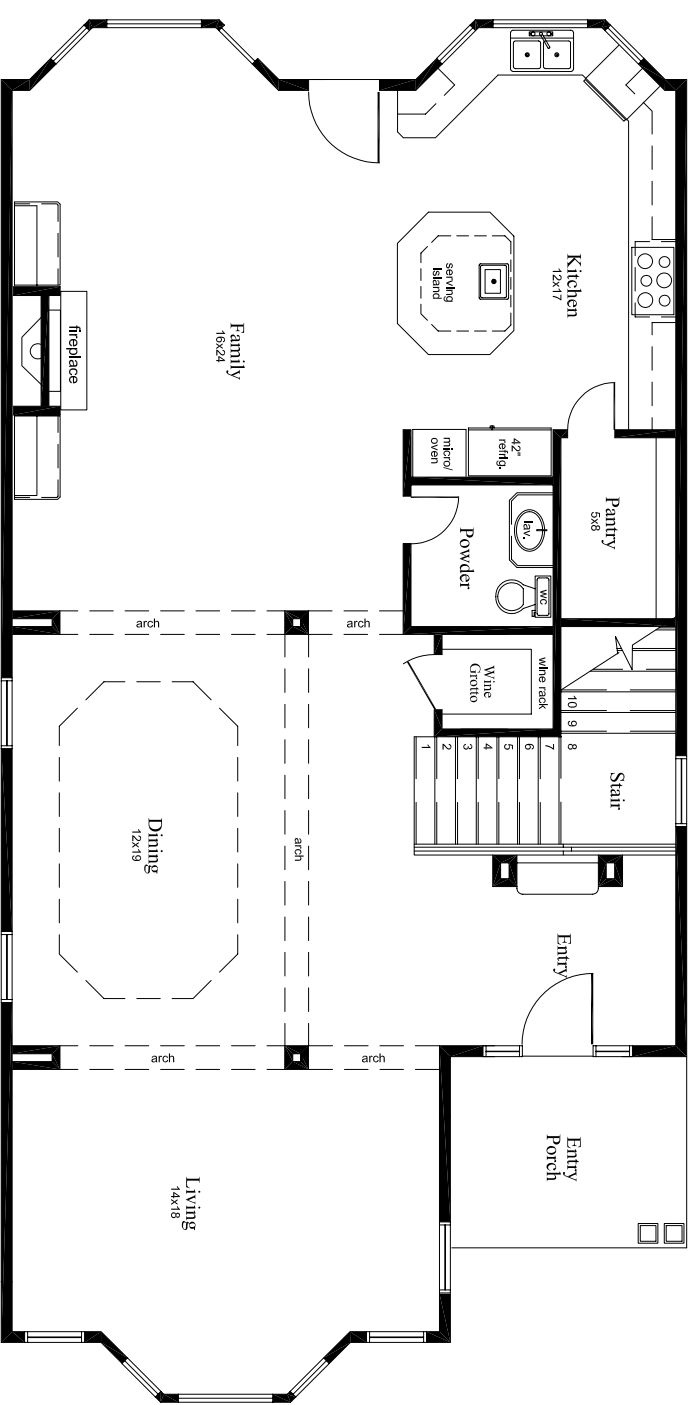

Front Elevation

First Floor

East Shore, The Woodlands

CARLIN / WHITE
ASSOCIATES INC.

www.carlinwhite.com
5906 DOLORES SUITE 100 HOUSTON, TX 77067
713 783 8060 FAX 713 783 7774