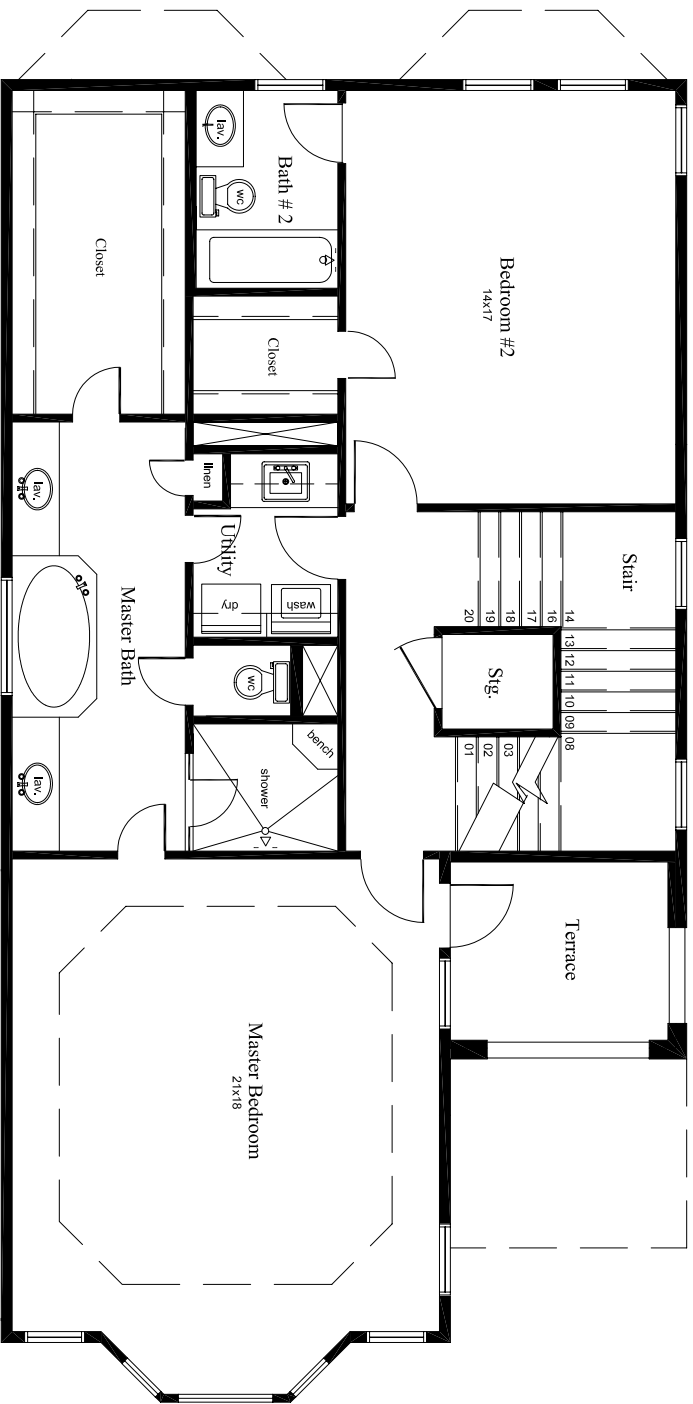

Second Floor